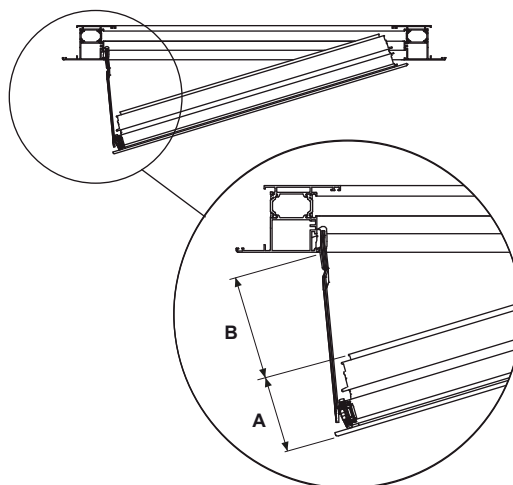

# LIMITE

SAFETY MULTIFUNCTIONAL MECHANISM

 Made in Italy

***fapim***<sup>®</sup>  
Life in evolution

1456

10x14.5  
12x15  
13.6x16.8  
14x18  
C.E.

10

A	B
50	120
60	110
70	100
80	90

STEEL INOX

1457AH

C.E.	10x14.5
	12x15
	13.6x16.8
	14x18

10

A	B
50	120
60	110
70	100
80	90

1457AH

**LIMITE**

SAFETY MULTIFUNCTIONAL MECHANISM