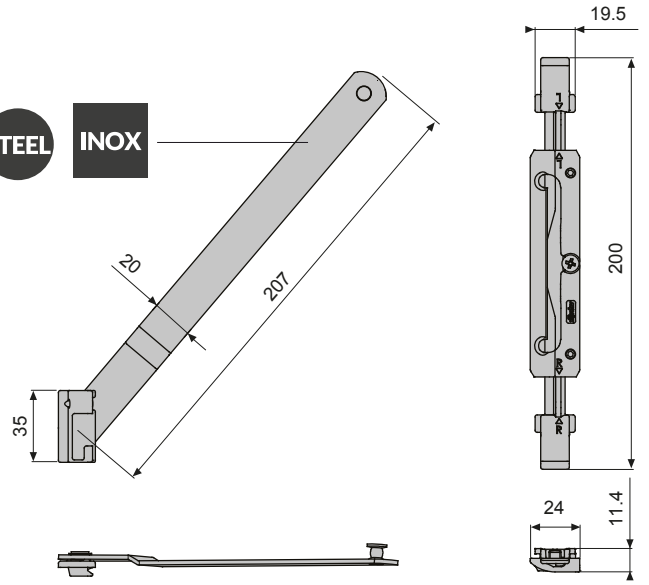

# LIMITE

SAFETY MULTIFUNCTIONAL MECHANISM

 Made in Italy

***fapim***<sup>®</sup>  
Life in evolution

1456

10x14.5  
12x15  
13.6x16.8  
14x18  
C.E.

10

A	B
50	120
60	110
70	100
80	90

STEEL INOX

1457AH

C.E.	10x14.5
	12x15
	13.6x16.8
	14x18

10

A	B
50	120
60	110
70	100
80	90

1457AH

**LIMITE**

SAFETY MULTIFUNCTIONAL MECHANISM

STEEL

INOX

1457KD

C.E.	10x14.5
	12x15
	13.6x16.8
	14x18

10

1457KD

**LIMITE**

SAFETY MULTIFUNCTIONAL MECHANISM