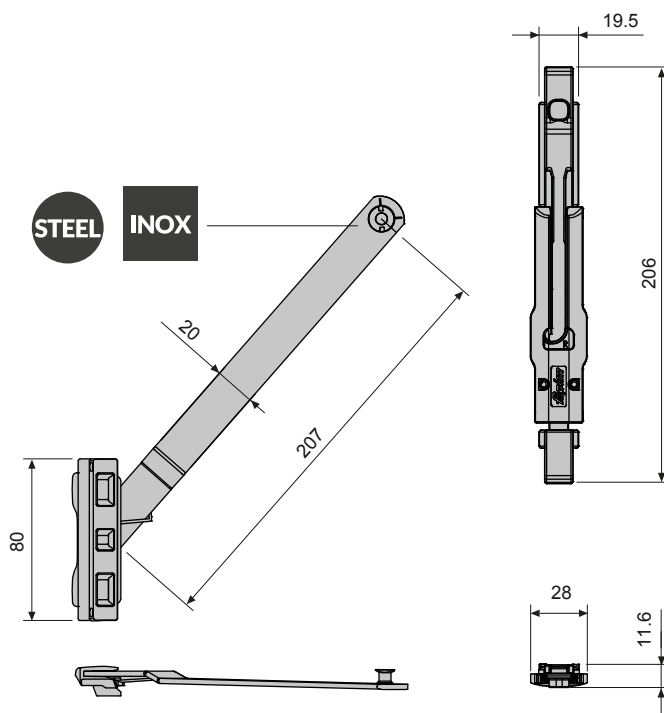

# LIMITE

SAFETY MULTIFUNCTIONAL MECHANISM

 Made in Italy

***fapim***<sup>®</sup>  
Life in evolution

1456

10x14.5  
12x15  
13.6x16.8  
14x18  
C.E.

10

A	B
50	120
60	110
70	100
80	90

STEEL INOX

1457AH

C.E.	10x14.5
	12x15
	13.6x16.8
	14x18

10

A	B
50	120
60	110
70	100
80	90

1457AH

**LIMITE**

SAFETY MULTIFUNCTIONAL MECHANISM

STEEL

INOX

1457KD

C.E.	10x14.5
	12x15
	13.6x16.8
	14x18

10

1457KD

**LIMITE**

SAFETY MULTIFUNCTIONAL MECHANISM