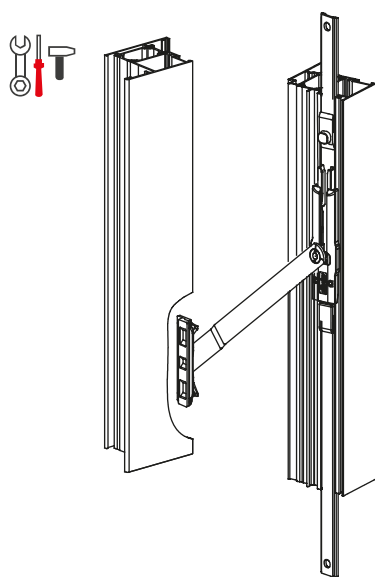

# LIMITE

SAFETY MULTIFUNCTIONAL MECHANISM

 Made in Italy

***fapim***<sup>®</sup>  
Life in evolution

1456

10x14.5  
12x15  
13.6x16.8  
14x18  
C.E.

10

A	B
50	120
60	110
70	100
80	90

STEEL INOX

1457AH

C.E.	10x14.5
	12x15
	13.6x16.8
	14x18

10

A	B
50	120
60	110
70	100
80	90

1457AH

**LIMITE**

SAFETY MULTIFUNCTIONAL MECHANISM

STEEL

INOX

1457KD

C.E.	10x14.5
	12x15
	13.6x16.8
	14x18

10

1457KD

**LIMITE**

SAFETY MULTIFUNCTIONAL MECHANISM