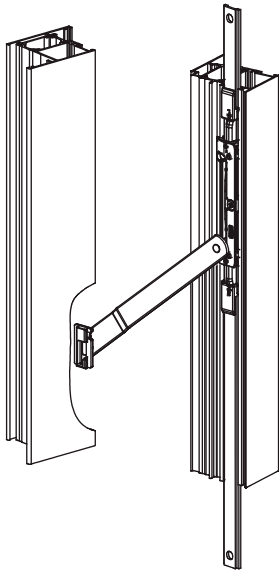

# LIMITE

SAFETY MULTIFUNCTIONAL MECHANISM

 Made in Italy

***fapim***<sup>®</sup>  
Life in evolution

1456

10x14.5  
12x15  
13.6x16.8  
14x18  
C.E.

10

A	B
50	120
60	110
70	100
80	90

STEEL INOX

1457AH

C.E.	10x14.5
	12x15
	13.6x16.8
	14x18

10

A	B
50	120
60	110
70	100
80	90

1457AH

**LIMITE**

SAFETY MULTIFUNCTIONAL MECHANISM

STEEL

INOX

1457KD

C.E.	10x14.5
	12x15
	13.6x16.8
	14x18

10

1457KD

**LIMITE**

SAFETY MULTIFUNCTIONAL MECHANISM