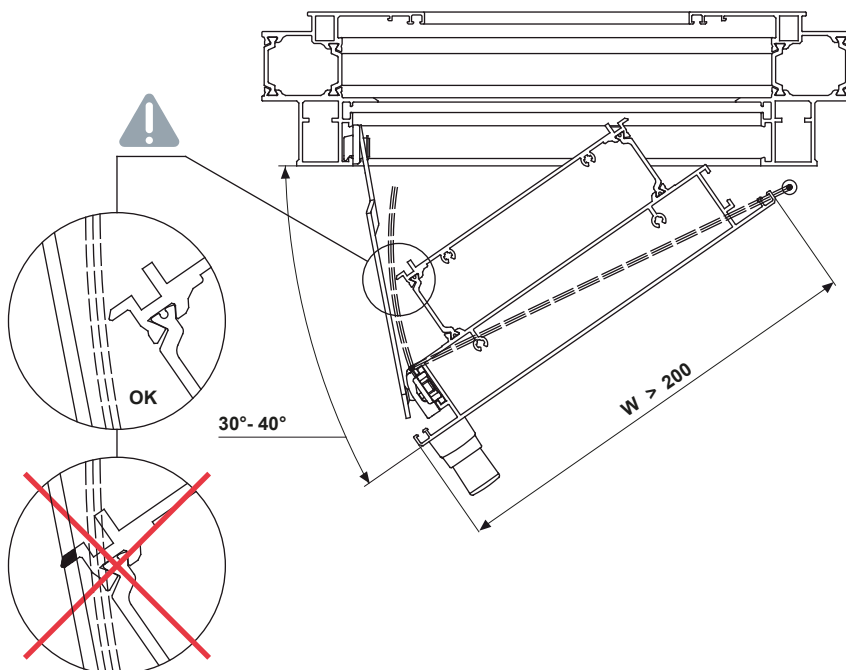

STEEL

INOX

1457KD

C.E.	10x14.5
	12x15
	13.6x16.8
	14x18

10

1457KD

**LIMITE**

SAFETY MULTIFUNCTIONAL MECHANISM

90°

STOP

0°

STOP

STOP

90°

**fapim**