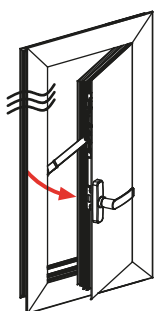

STEEL

INOX

1457KD

C.E.	10x14.5
	12x15
	13.6x16.8
	14x18

10

1457KD

**LIMITE**

SAFETY MULTIFUNCTIONAL MECHANISM

90°

STOP

0°

STOP

STOP

90°

**fapim**