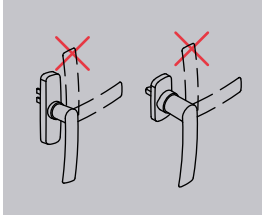

STEEL

INOX

1457KD

C.E.	10x14.5
	12x15
	13.6x16.8
	14x18

10

1457KD

**LIMITE**

SAFETY MULTIFUNCTIONAL MECHANISM

90°

STOP

0°

STOP

STOP

90°

**fapim**