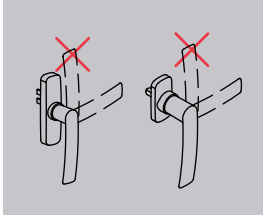

# LIMITE

SAFETY MULTIFUNCTIONAL MECHANISM

 Made in Italy

***fapim***<sup>®</sup>  
Life in evolution

1456

10x14.5  
12x15  
13.6x16.8  
14x18  
C.E.

10

A	B
50	120
60	110
70	100
80	90

STEEL INOX

1457AH

C.E.	10x14.5
	12x15
	13.6x16.8
	14x18

10

A	B
50	120
60	110
70	100
80	90

1457AH

**LIMITE**

SAFETY MULTIFUNCTIONAL MECHANISM

STEEL

INOX

1457KD

C.E.	10x14.5
	12x15
	13.6x16.8
	14x18

10

1457KD

**LIMITE**

SAFETY MULTIFUNCTIONAL MECHANISM