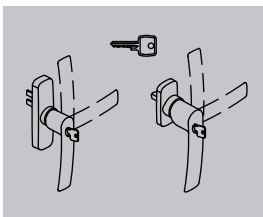

# LIMITE

SAFETY MULTIFUNCTIONAL MECHANISM

 Made in Italy

***fapim***<sup>®</sup>  
Life in evolution

1456

10x14.5  
12x15  
13.6x16.8  
14x18  
C.E.

10

A	B
50	120
60	110
70	100
80	90

STEEL INOX

1457AH

C.E.	10x14.5
	12x15
	13.6x16.8
	14x18

10

A	B
50	120
60	110
70	100
80	90

1457AH

**LIMITE**

SAFETY MULTIFUNCTIONAL MECHANISM