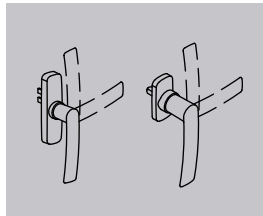

# LIMITE

SAFETY MULTIFUNCTIONAL MECHANISM

 Made in Italy

***fapim***<sup>®</sup>  
Life in evolution

1456

10x14.5  
12x15  
13.6x16.8  
14x18  
C.E.

10

A	B
50	120
60	110
70	100
80	90

STEEL INOX

1457AH

C.E.	10x14.5
	12x15
	13.6x16.8
	14x18

10

A	B
50	120
60	110
70	100
80	90

1457AH

**LIMITE**

SAFETY MULTIFUNCTIONAL MECHANISM

STEEL

INOX

1457KD

C.E.	10x14.5
	12x15
	13.6x16.8
	14x18

10

1457KD

**LIMITE**

SAFETY MULTIFUNCTIONAL MECHANISM